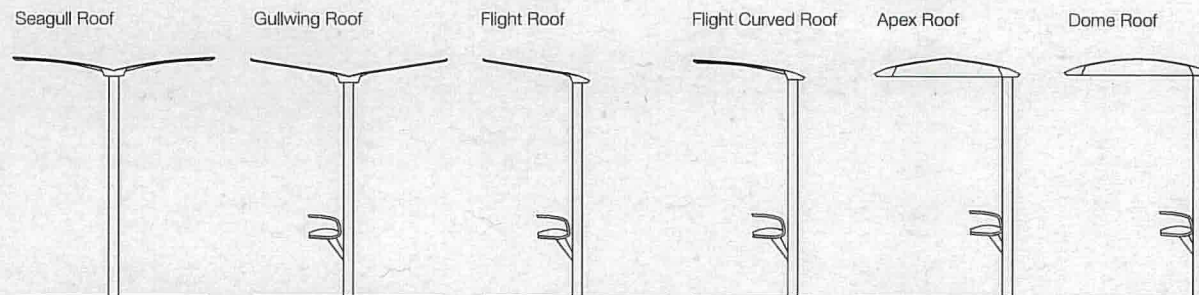

## Evo Shelter

- - Available in a range of configurations & sizes
- Modular, flexible & innovative design & construction
- Contemporary architectural aesthetics & detailing
- Engineering grade construction & materials
- Future proofed & technology enabled
- Incorporates Intelligent, electronic transport hardware
- Optimum passenger protection, comfort & safety
- Ultimate transport marketing platform
- Robust and vandal resistant
- Range of high grade material & finish options for long lasting performance
- Quick release yet tamperproof features for rapid, cost effective maintenance
- Compliant with BSI structural standards & regulations
- Fully DDA & ADA compliant
- Ability to accept RTPi displays, CCTV, audio PA, solar, kiosks and other advanced information systems
- Range of foundation and installation options available
- Range of glazing materials and options available
- Special 'shock absorbing' glazing retention system
- The choice of many major Cities